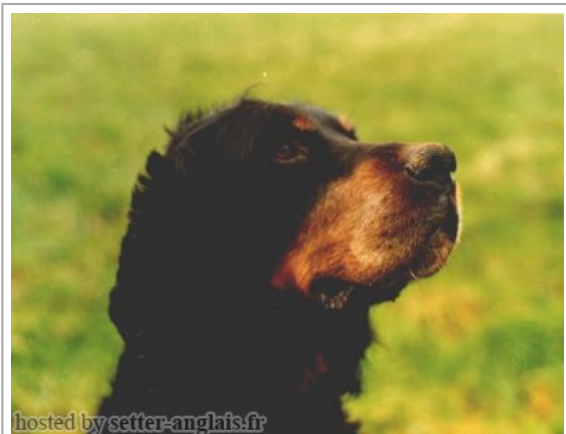

INKERSALL SWIFT

(M) KCSB-5459BR
 Dyspl. : A
[fiche affixe](#)

Père INKERSALL JUNIPER (M) KCSB2987BL	DEERSWOOD RAVEN (M) KCSB1758BH-3192/70	CRAKEHALL LIONHEART 1967 (M) KCSB1295BC	BORDERLAND ZINKALI (M) LOF 7773/64	
	ELLERSPARK TULIP (F) KC-073215/70	HAZE REBECCA 1966 (F) KC-014761/67	HEATHERBECK DINAH 1963 (F) KC-005270	
		SAGA OF KINLOCHLEVEN (M) KC-03782/68	SPEYGROUND MINSTREL (M) KC37812/56	
	Mère DUSK OF INKERSALL (F) KCSB0461BP (SH. CH.)	SAUGHTREES LUCKY ROCK (M) KCSB00759BH (Sh Ch)	ROWANCRAG TANSY (F) KC-059971/68	SALTERS ROSALIND (F) KC118469/64
inconnu			inconnu	
SETTERTHWAITE CATRIONA (F) KC-123352/73		CRAKEHILL CHARLIE BOY 1967 (M) KCSB0840BD	inconnu	BORDERLAND ZINKALI (M) LOF 7773/64
		DUSK OF MORAR (F) KCSB1810BC	inconnu	HEATHERBECK DINAH 1963 (F) KC-005270
		YEOMAN OF CAIRLIE (M) KCSB2831AY (Sh Ch)	inconnu	
		DULNAN COUNTESS (F) KC-070950/69	inconnu	