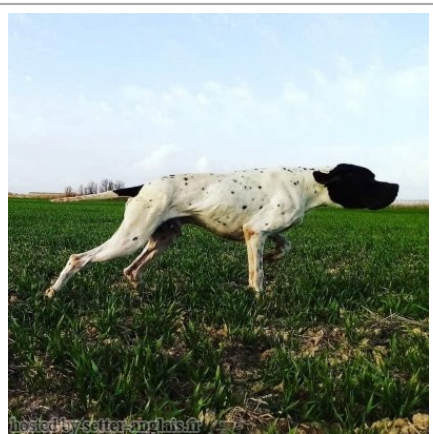

CAECIUS OBELIX

2018-07-11 (M) LOE 2438906
[fiche affixe](#)

Père
ARISTANI'S KYLER
 2013-01-01 (M)
 LOI LO1337911

ARISTANI'S KLEMENT 2008-10-07
 (M) (CH(IT)T)

ARISTANI'S KAILIN 2008-10-07 (F)
 LOI LO0979815