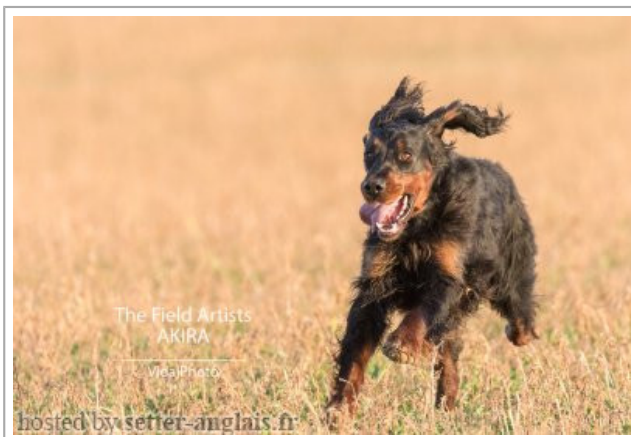

**THE FIELD ARTISTS AKIRA**

2015-10-26 (M) LOF

Père  
SUNDOWNER'S BALI  
 2008-04-04 (M)  
 DGSZ08/2427

LAURELHACH MOVIESTAR  
 2006-02-26 (M) DGSZ06/2239  
 (CHDE.B) HD-A

SUNDOWNER'S TATE (F)

LIRIC COME DANCE WITH ME OF SHILLAY - SH.CH (M) KCSB S.G. 000295