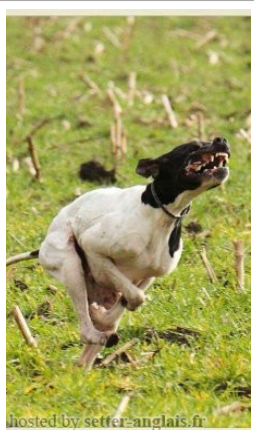

**SPEEDLINE'S ALFONS**

(M) DPZ60/09

hosted by setter-anglais.fr

Père  
SAXO DU BOIS DES PERCHES  
 2001-06-21 (M)  
 LOF 86511/13002  
 (CH GQ, CH ITC, TRGQ, CH(BE)B)

RIBOT DELLA NOCE 1995-04-25 (M)  
 LOI PT189608 (CHIT, CH GQ, CH(IT)T,  
 CH(IT)B)