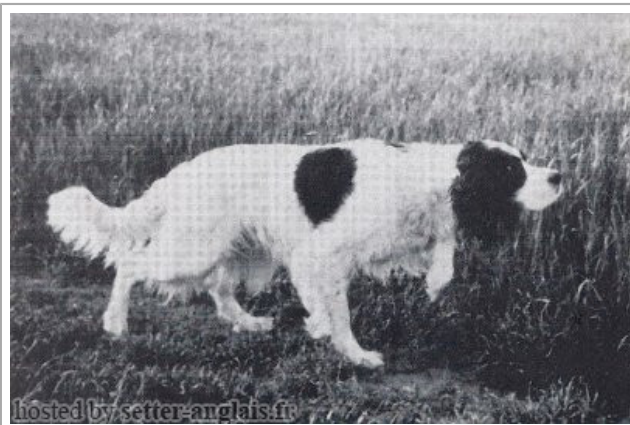

FREEBIRCH VINCENT

1977-09-26 (M) KCSB0089BN/77
 Titres : F.T.Ch.

Père GOLDEN EAGLE OF FINEGAND OF FREEBIRCH (M) KCSB1809BC	JOKER OF CROMLIX 1967-04-14 (M) KCSB2123AX (FTCh) 	RIGGSIDE ROBIN (M) KCSB1497AR	PATCH OF CROMLIX (M) LOF
	ADVOCATE OF FINEGAND (F)	RAY OF CROMLIX (F) KCSB1322AS	RIGGSIDE ROSETTE (F) LOF KCSB2008AG
	inconnu	BORDERLAND THISTLE (M)	WANDERER OF CROMLIX (M) LOF
	inconnu	COOLWINNA GORSE (F) N56/2875	inconnu
Mère INVERCASSLEY VIOLET (F) KCSB009165/74	inconnu	inconnu	JAVELIN OF WESTERDALE (M) 136AQ (CH)
	inconnu	inconnu	BORDERLAND QUAIR (F) KC.REG39401/60
	inconnu	inconnu	COOLWINNA ASH (M) IKC87784
	inconnu	inconnu	COOLWINNA SNIPE (F) IKC87784X